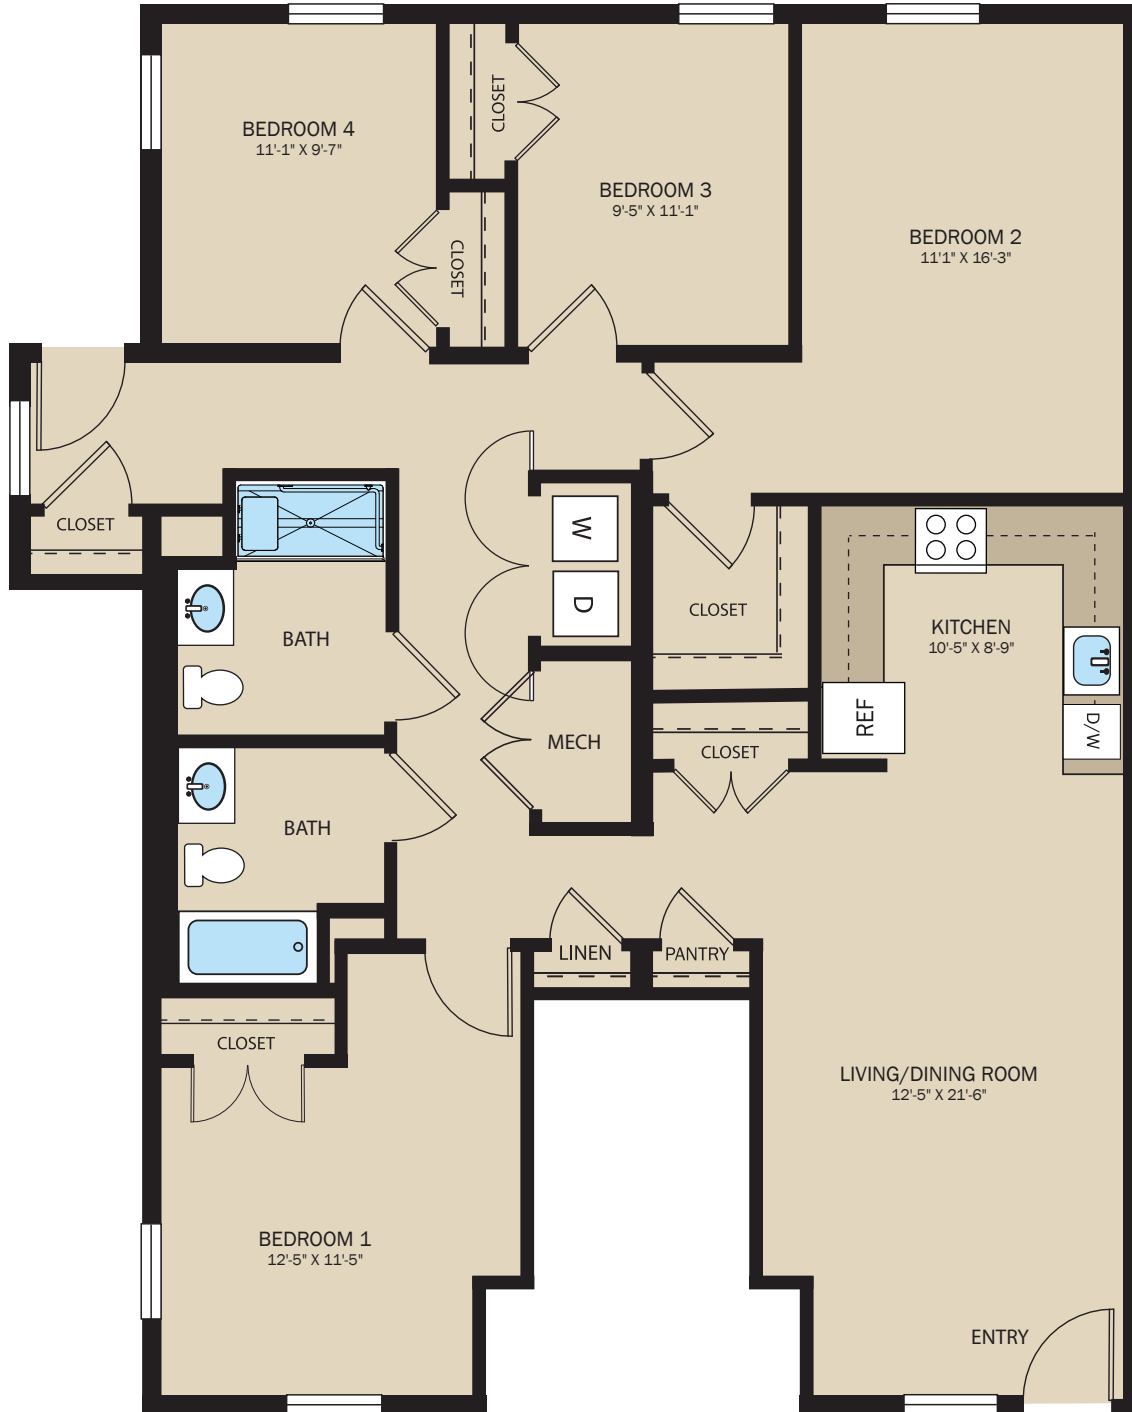

UNIT M

4 BR / 2 BA

1,455 SF

(P) 717.306.9550

StateStreetCrossing.com

(E) StateStreet@penrose.com

**State Street
Crossing**

300 North State Street
York, PA 17403