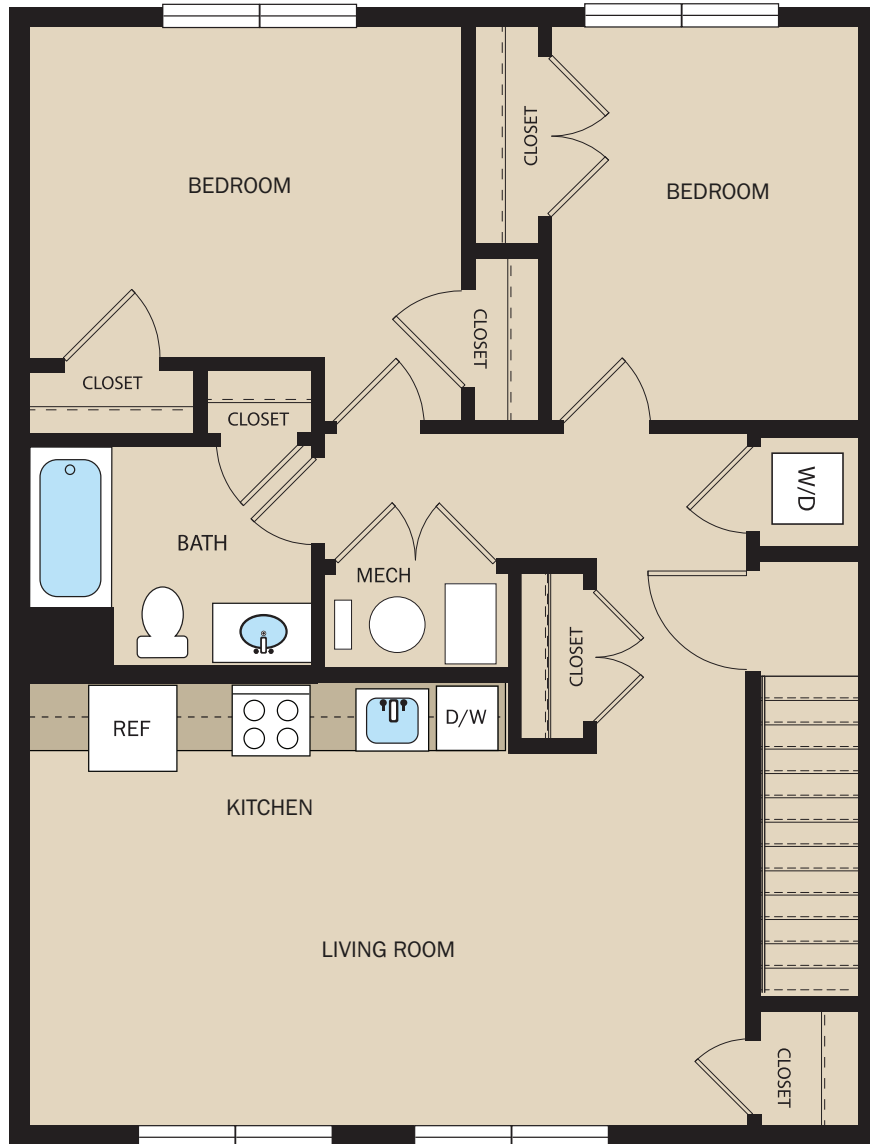

Sharswood Crossing

Building 10 – 2nd Floor
2 Bedroom | 1 Bath

BLDG 10

2nd Floor

Sharswood Crossing
2016 Master Street
Philadelphia, PA 19121
267.817.9258

SharswoodCrossing.com

PENNROSE
Bricks & Mortar | Heart & Soul