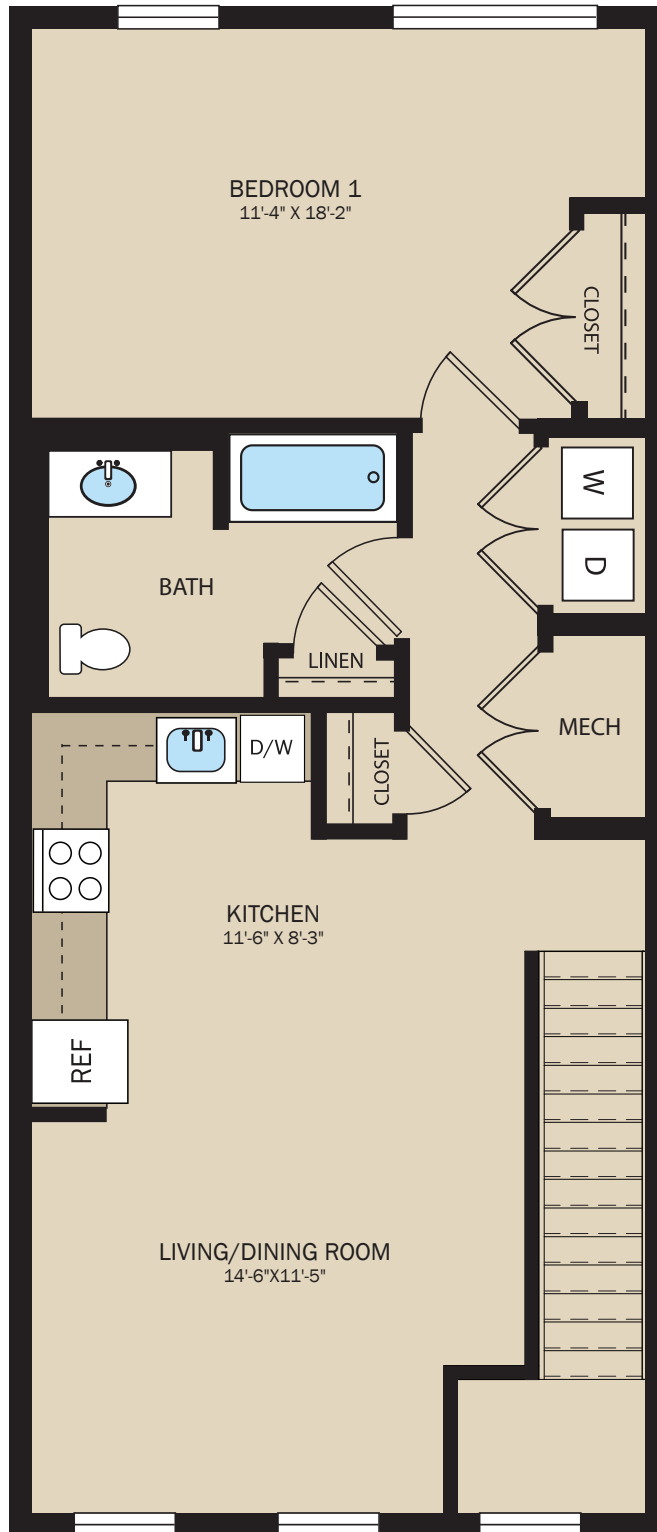

UNIT G

1 BR / 1 BA

851 SF

2nd Floor

(P) 717.306.9550

StateStreetCrossing.com

(E) StateStreet@penrose.com

**State Street
Crossing**