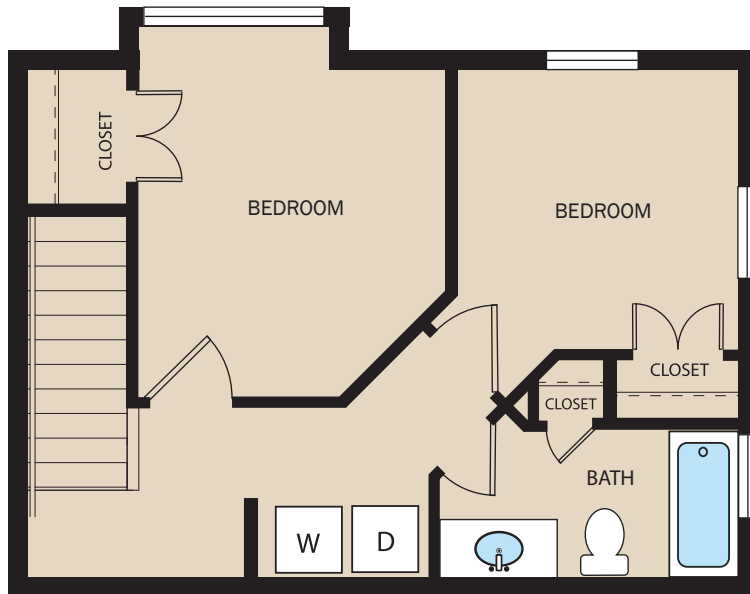

UNIT C2

2 BR / 1.5 BA

917 SF

Lower

Upper

(P) 410.995.7560

(E) SquareatMerrittMill@penrose.com

SquareatMerrittMill.com