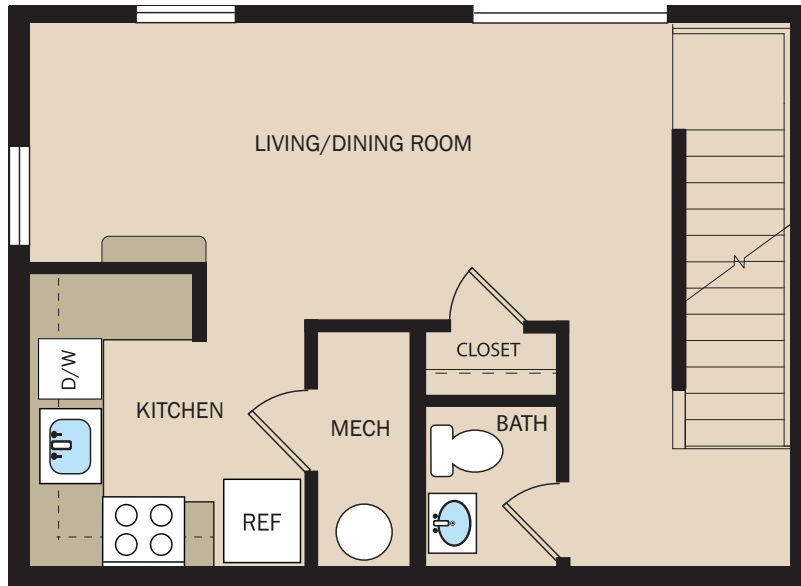

UNIT C2

2 BR / 1.5 BA

917 SF

Lower

Upper

(P) 410.995.7560

(E) SquareatMerrittMill@penrose.com

SquareatMerrittMill.com