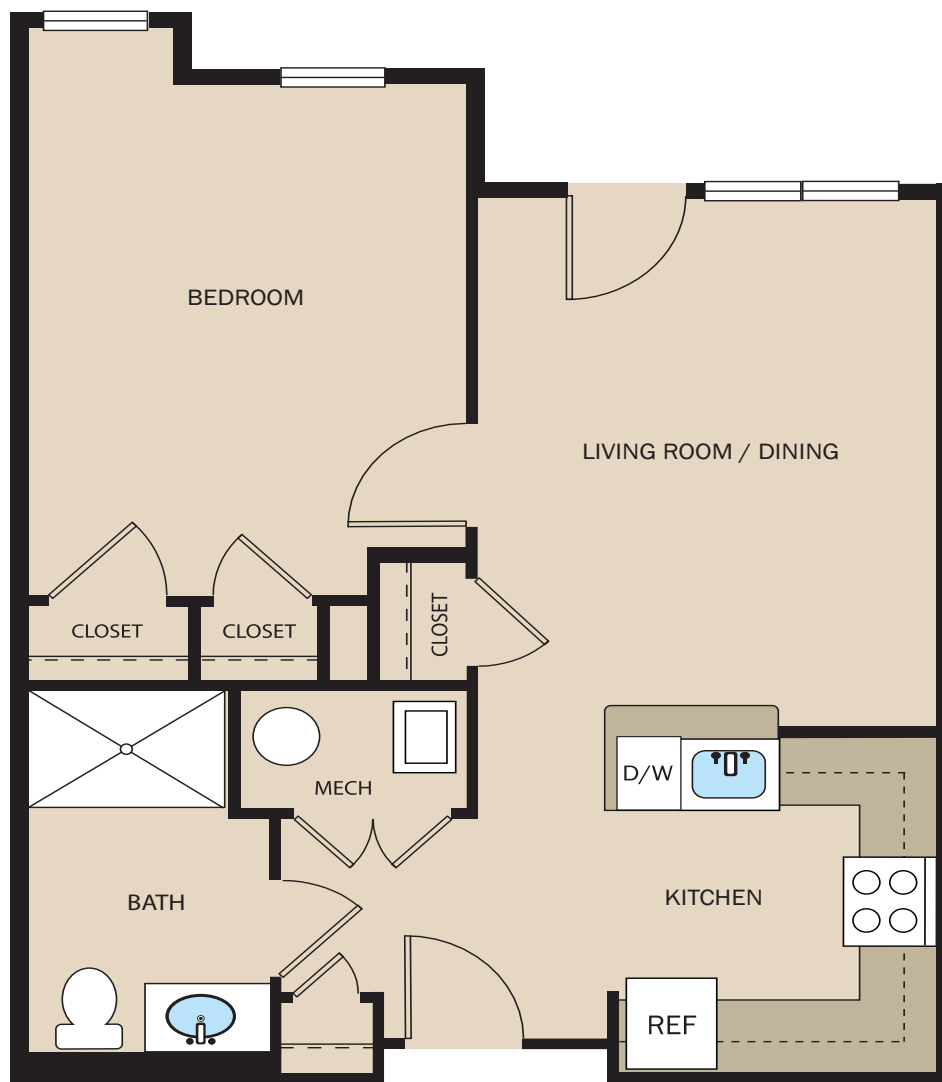

Residences at Glenarden Hills

Floorplan 1A
1 Bedroom | 1 Bath
615 Square Feet

Residences at Glenarden Hills
3171 Roland Kenner Loop
Glenarden, MD 20706
410.995.7337

PENROSE
Bricks & Mortar | Heart & Soul