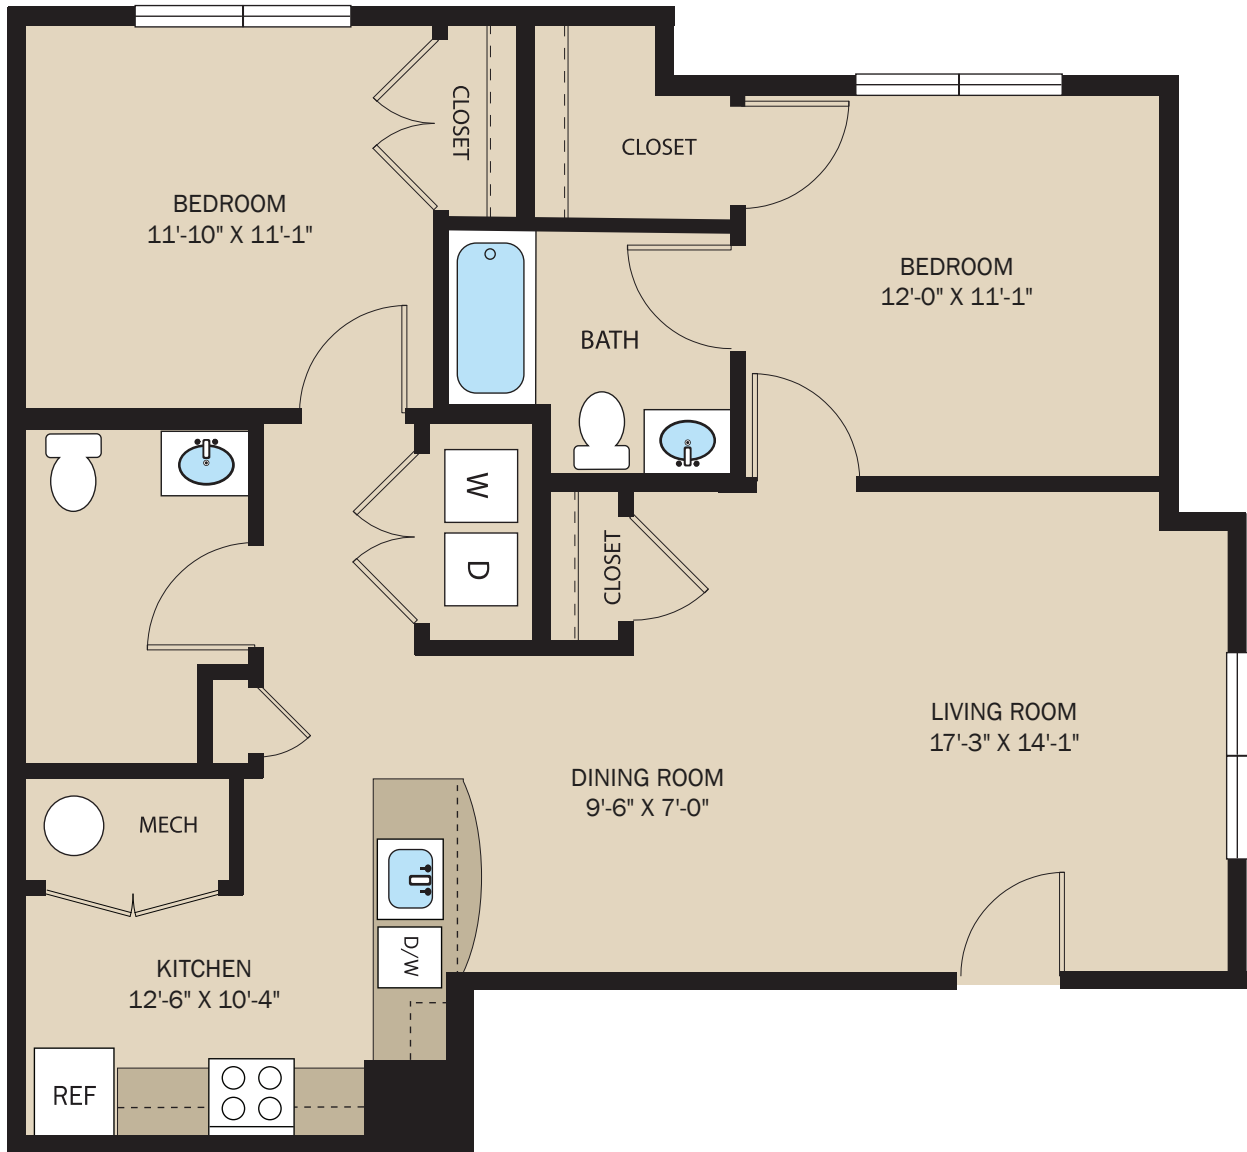

UNIT 2B

2 BR / 1 BA

969 SF

(P) 478.919.1077

GatewayPointeLiving.com

(E) GatewayPointe@penrose.com

1000 South Armed Forces Blvd
Warner Robins, GA 31088