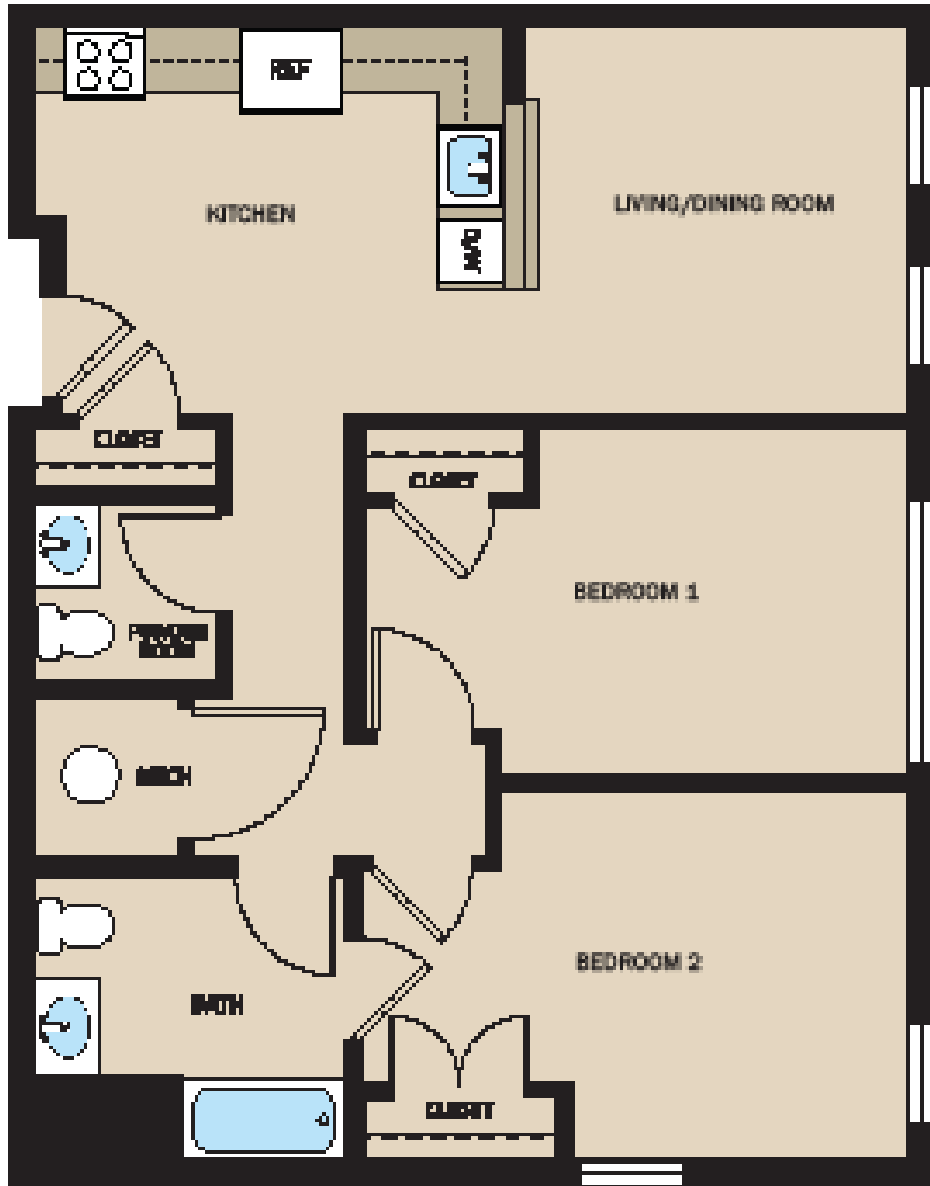

# The Residences at North Hill

Floorplan 2A UD Active Adult  
2 Bedroom | 2 Bath  
909 SF

The Residences at North Hill  
7230 Nightingale Hill Lane  
Alexandria, VA 22306  
571.370.8781  
[ResidencesatNorthHill.com](http://ResidencesatNorthHill.com)

**PENNROSE**  
Bricks & Mortar | Heart & Soul