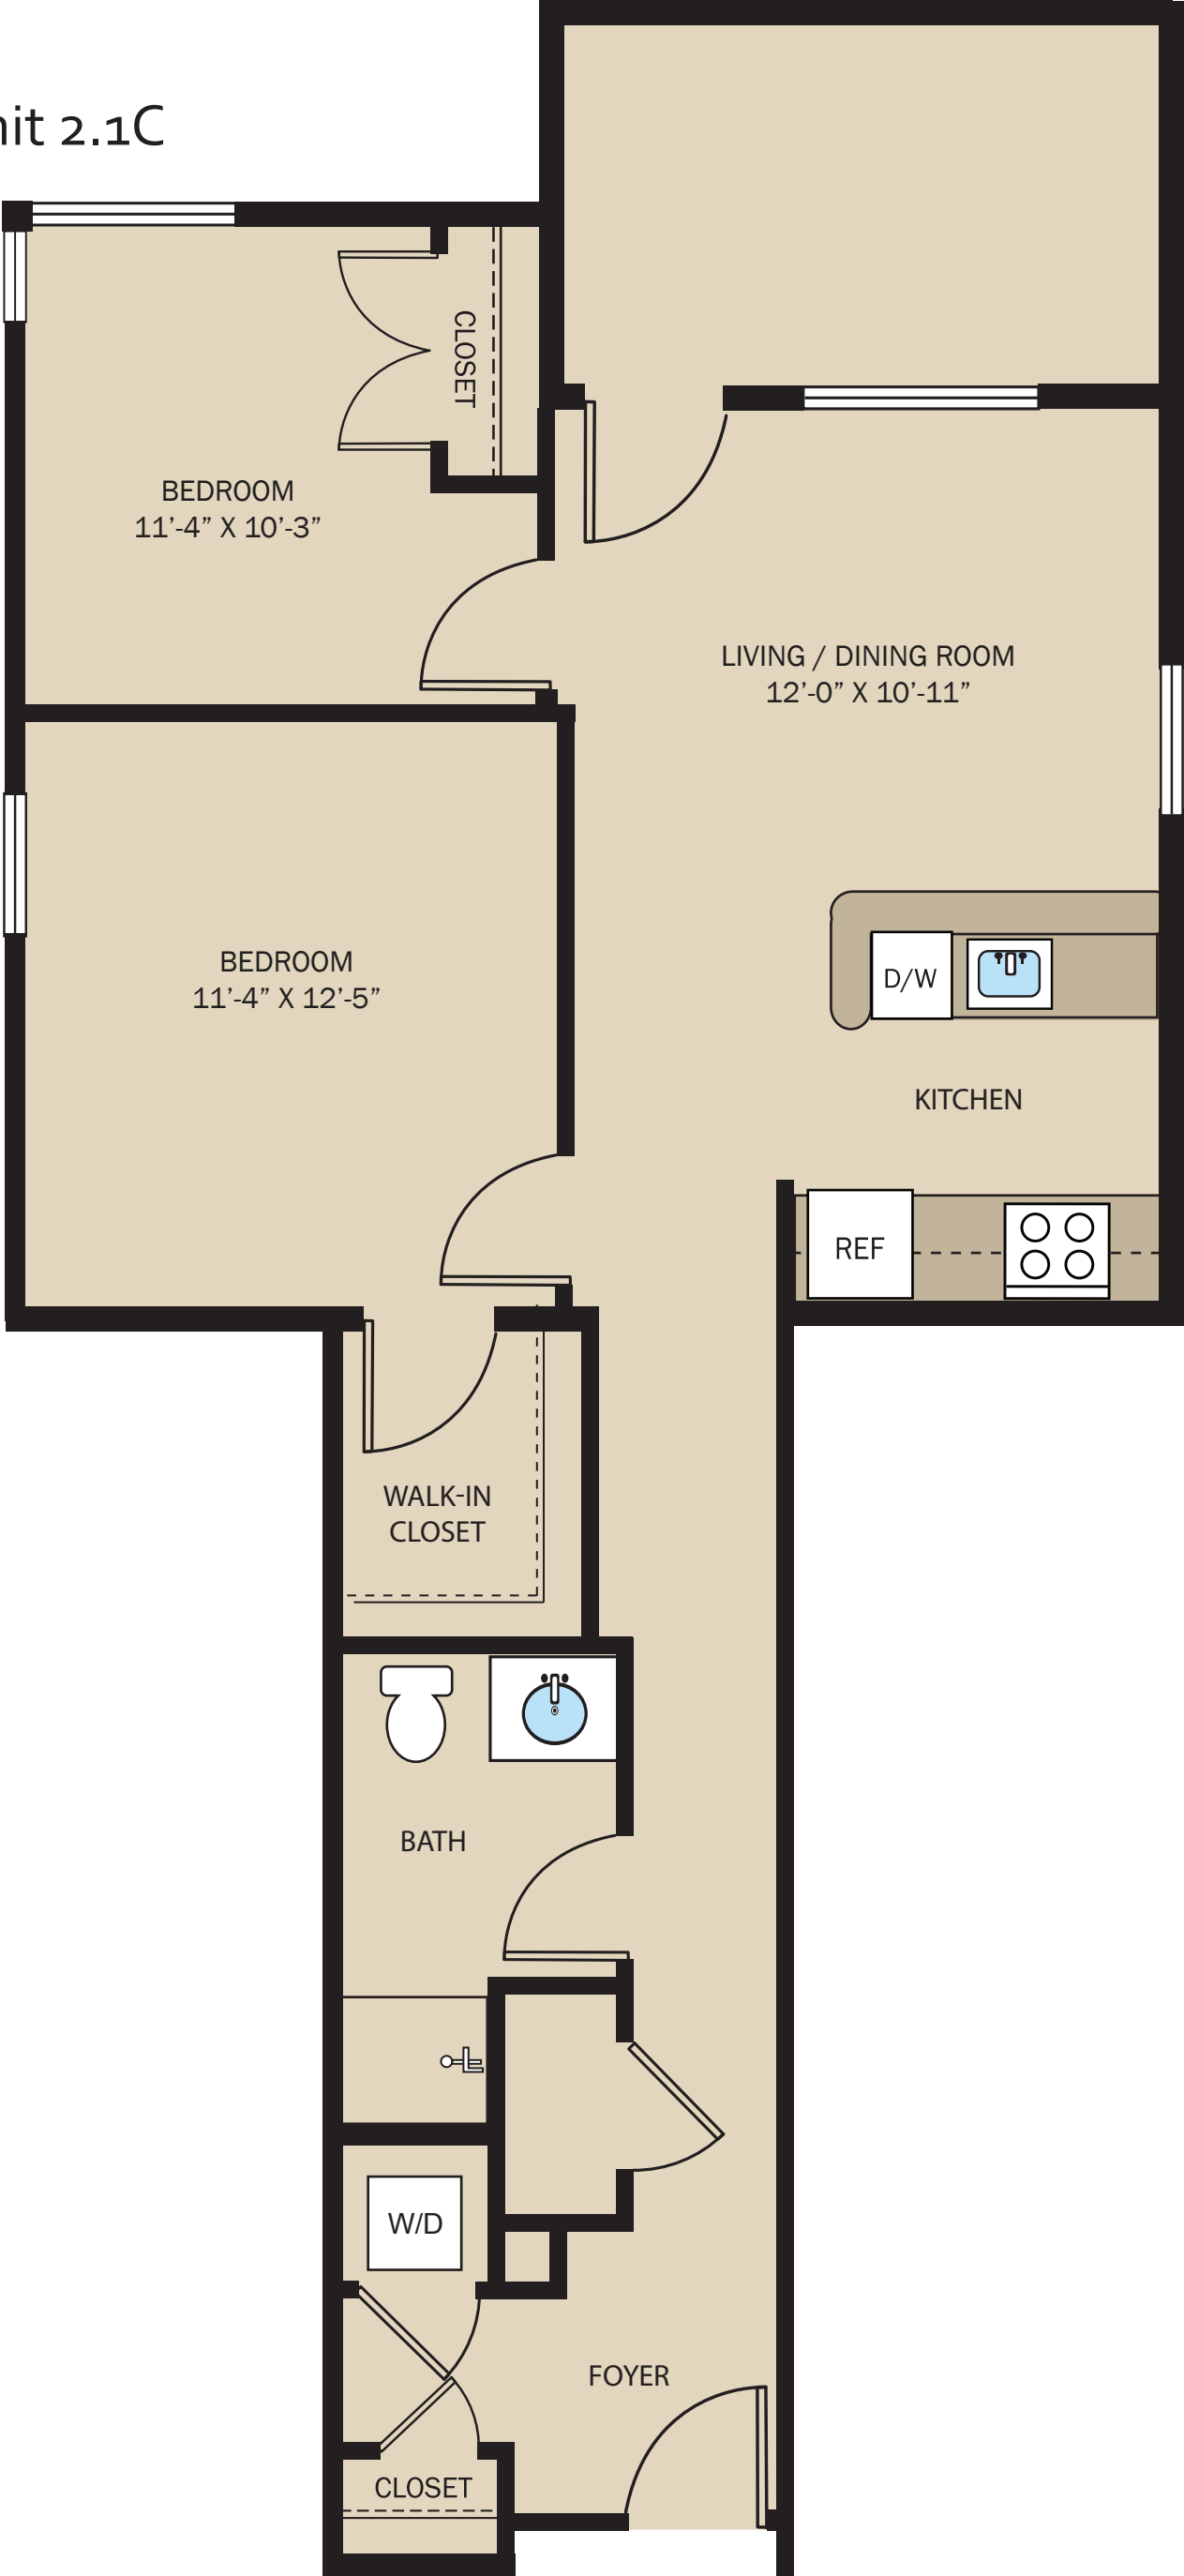

Unit 2.1C

BEDROOM  
11'-4" X 10'-3"

CLOSET

LIVING / DINING ROOM  
12'-0" X 10'-11"

BEDROOM  
11'-4" X 12'-5"

D/W

KITCHEN

REF

WALK-IN  
CLOSET

BATH

W/D

FOYER

CLOSET