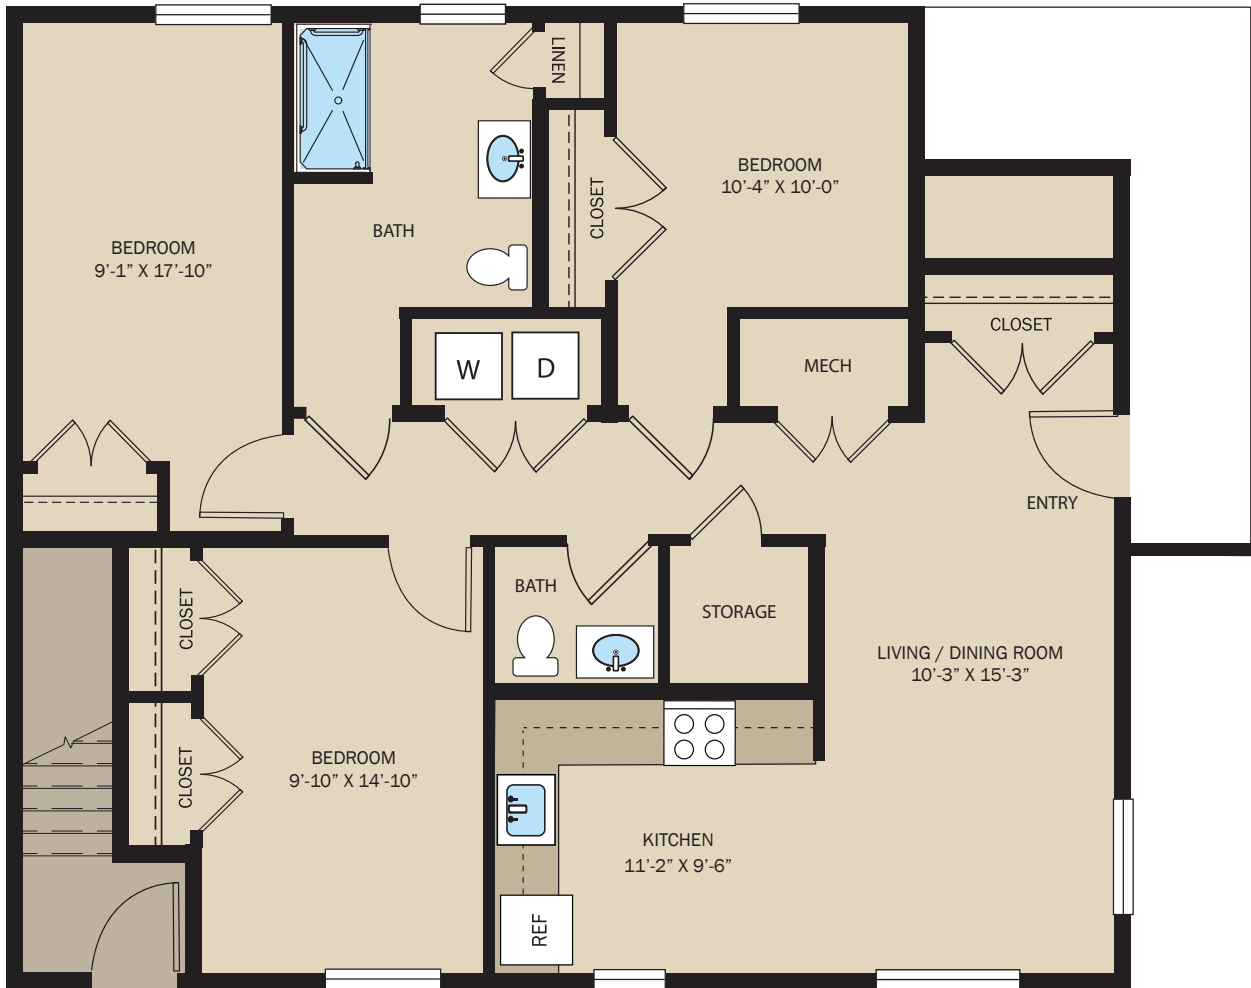

UNIT 3B

Ground Floor 3 BR / 1.5 BA

1250 SF

(P) 518.636.0331

NorthsideVillageApts.com

(E) NorthsideVillage@penrose.com

Northside Village

2450 Van Vranken Ave
Schenectady, NY 12308