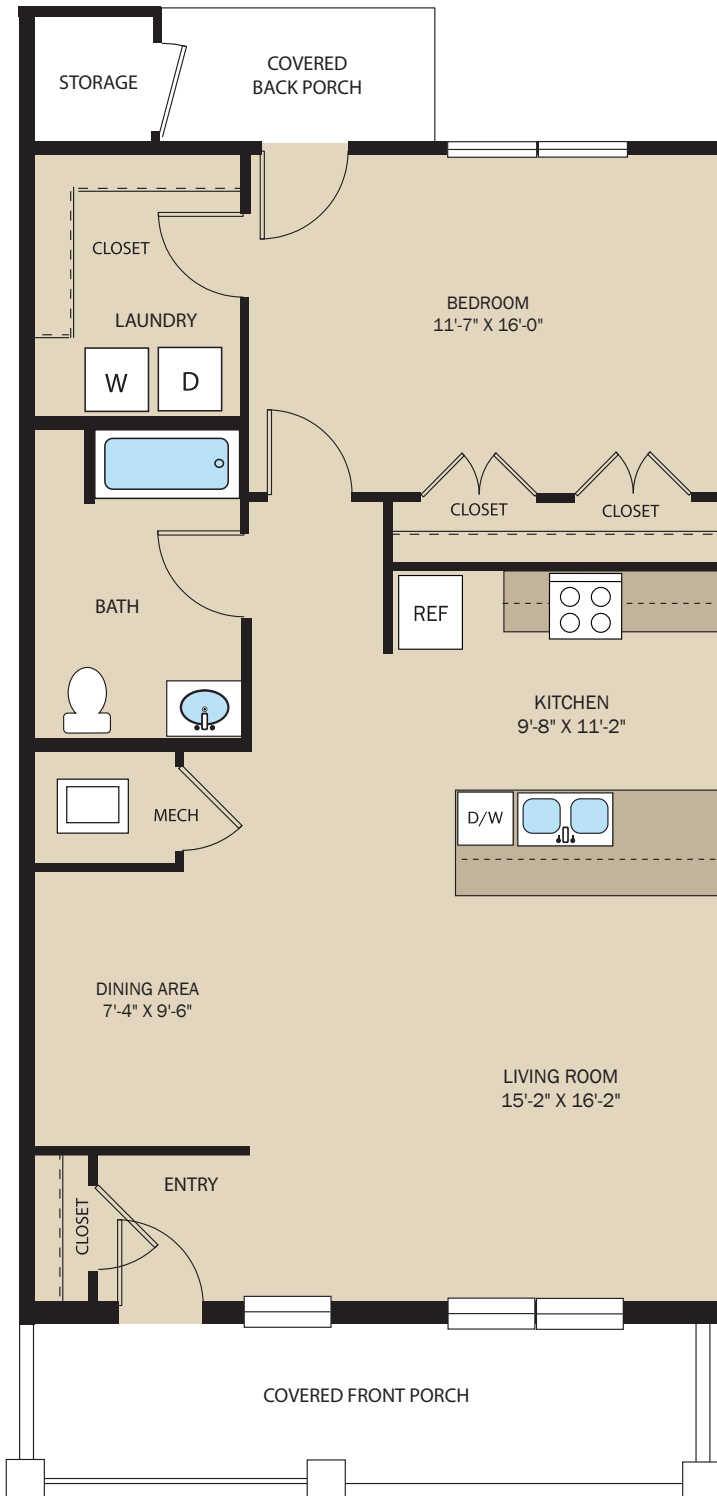

UNIT D

1 BR / 1 BA

928 SF

(P) 256.285.9415

StoneridgeSenior.com

(E) Stoneridge@pennrose.com

1700 Balch Road
Madison, AL 35757