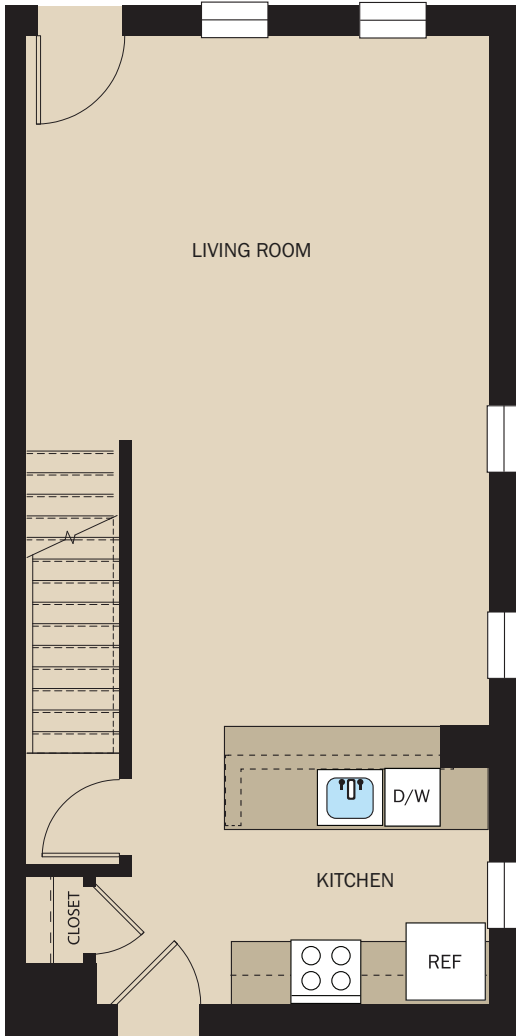

Building 9  
2 Bedroom | 1 Bath

# Sharswood Crossing

BLDG 9

1st Floor

BLDG 9

2nd Floor

Sharswood Crossing  
2016 Master Street  
Philadelphia, PA 19121  
267.817.9258

[SharswoodCrossing.com](http://SharswoodCrossing.com)

**PENNROSE**  
Bricks & Mortar | Heart & Soul