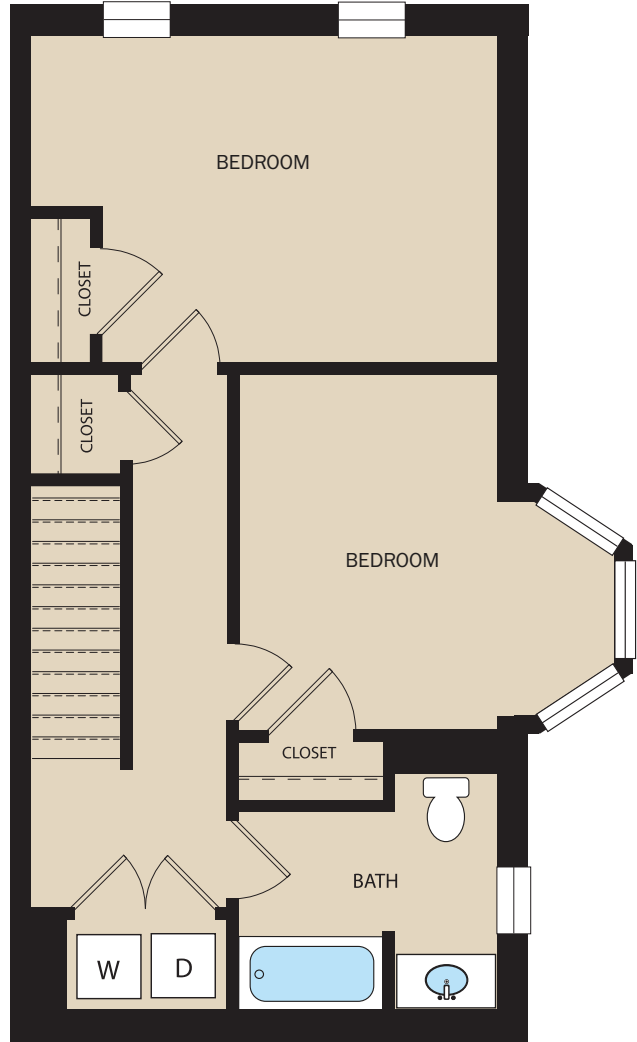

Building 9  
2 Bedroom | 1 Bath

# Sharswood Crossing

BLDG 9

1st Floor

BLDG 9

2nd Floor

Sharswood Crossing  
2016 Master Street  
Philadelphia, PA 19121  
267.817.9258

[SharswoodCrossing.com](http://SharswoodCrossing.com)

**PENNROSE**  
Bricks & Mortar | Heart & Soul