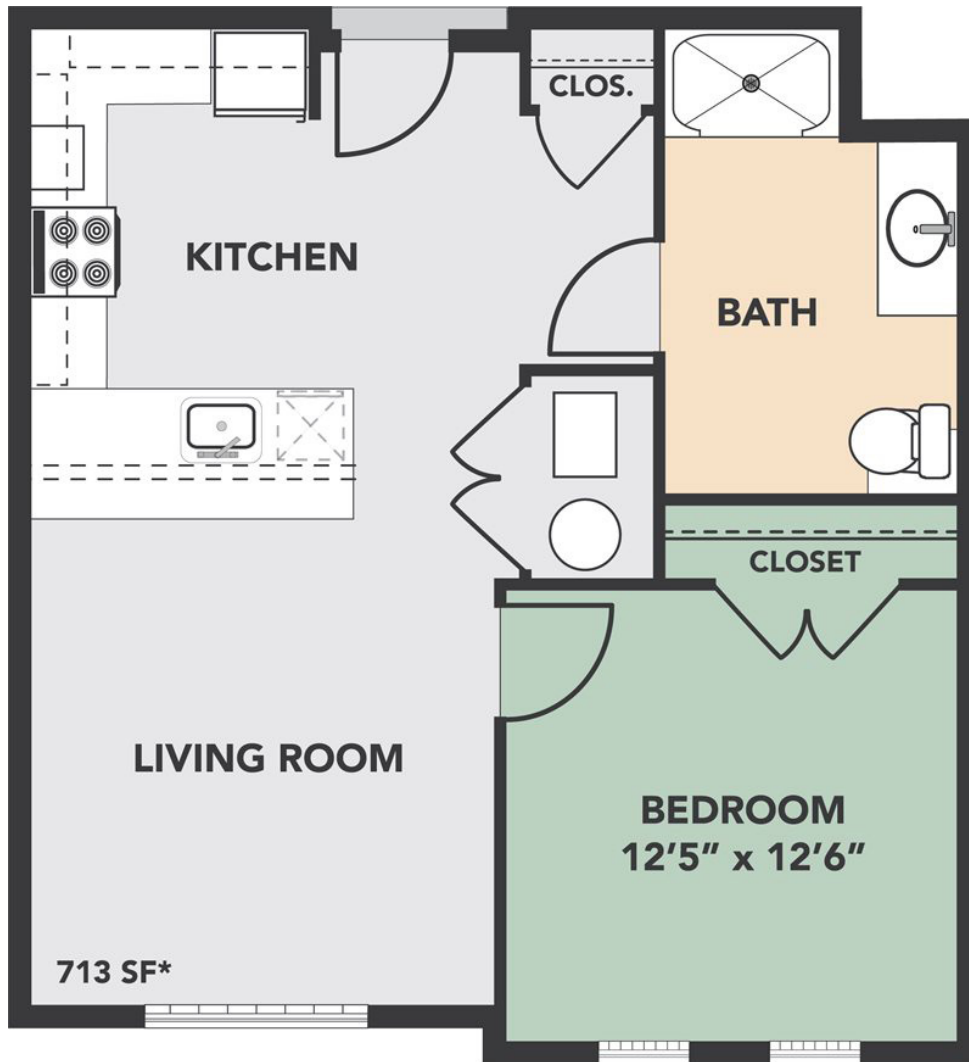

Eastern Woods Senior

Floorplan A
1 Bedroom | 1 Bath
708 – 763 Square Feet

*Floor plans are representative and may vary. All square footages and room measurements are approximate.

Eastern Woods Senior
15105 Birchaven Lane
Findlay, OH 45840