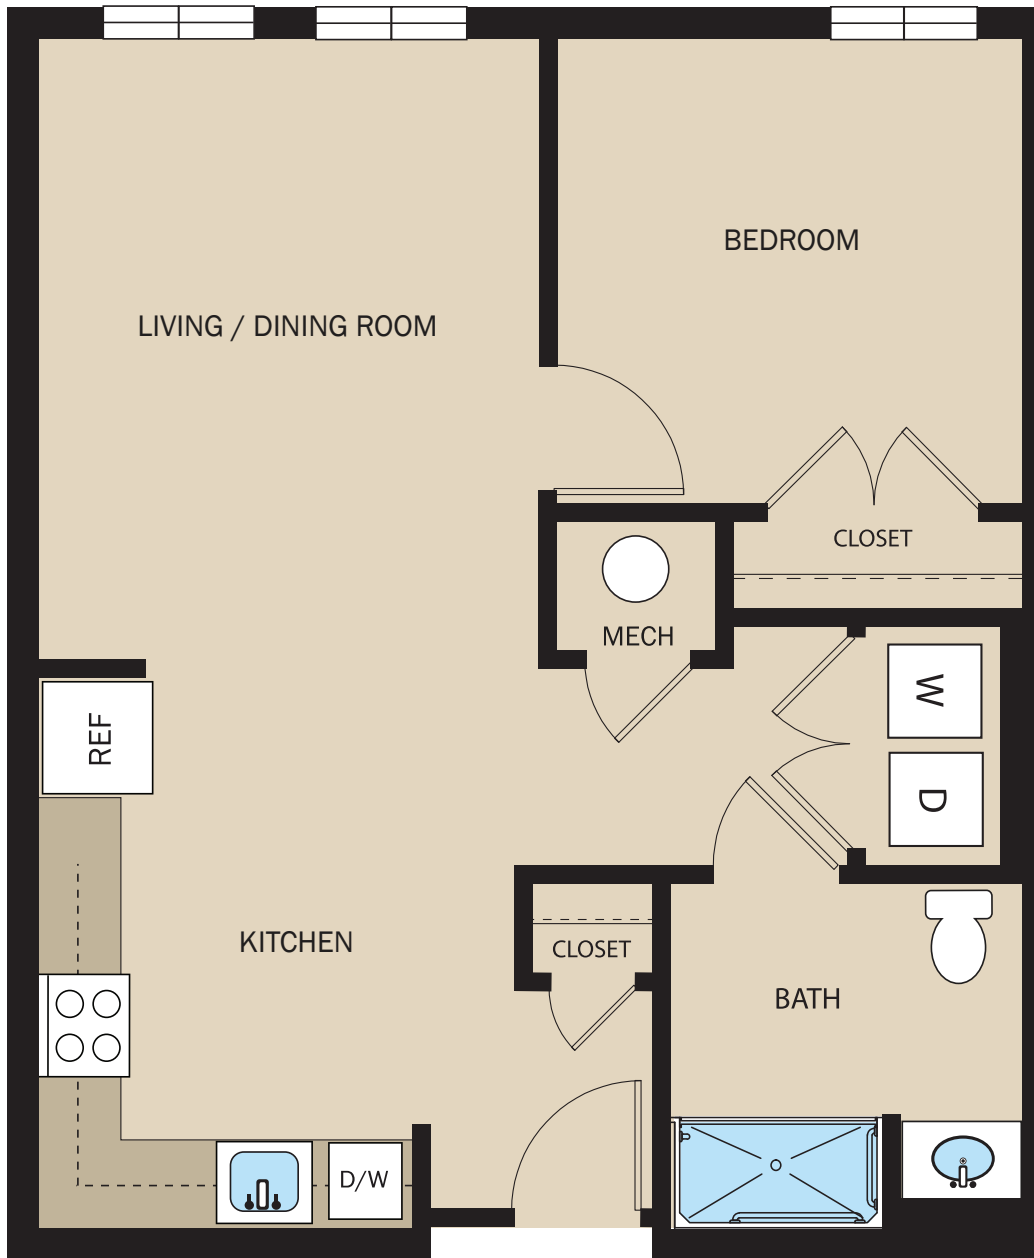

The Lift & Rise on Jefferson

1A – Accessible
1 Bedroom | 1 Bath
660 SF

The Lift & Rise on Jefferson
2800 Jefferson Avenue
Newport News, VA 23607
757.913.5032

PENNROSE
Bricks & Mortar | Heart & Soul

TheLiftandRiseonJefferson.com