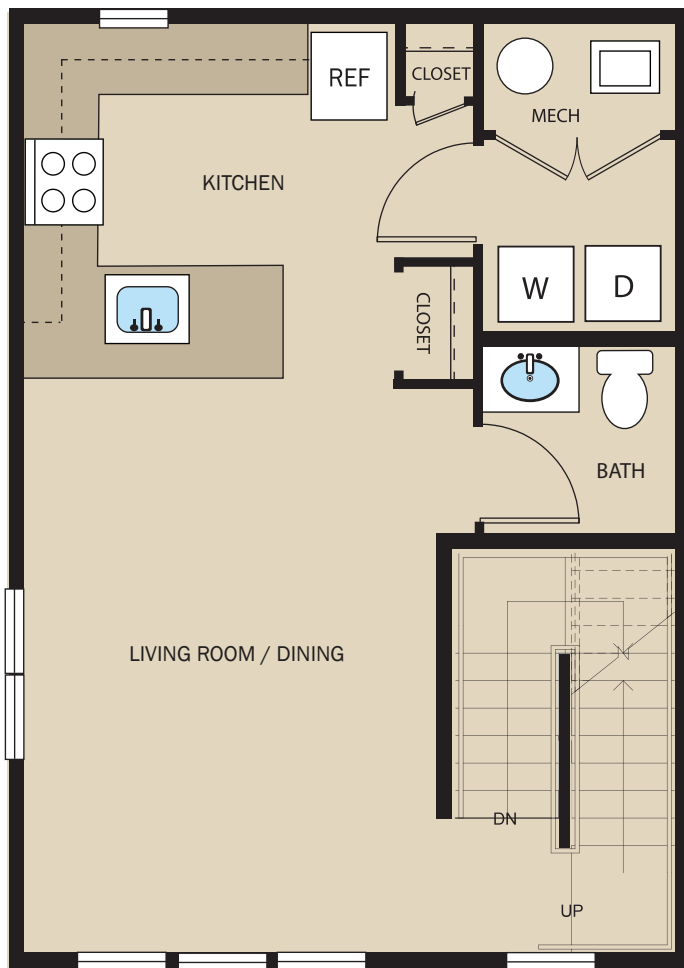

Floorplan 2C
2 Bedroom | 1.5 Bath

Glenarden Hills

Lower

Upper

Glenarden Hills
8441 Marvin Wilson Way
Glenarden, Maryland 20706
GlenardenHills@Pennrose.com
www.GlenardenHills.com

PENROSE
Bricks & Mortar | Heart & Soul