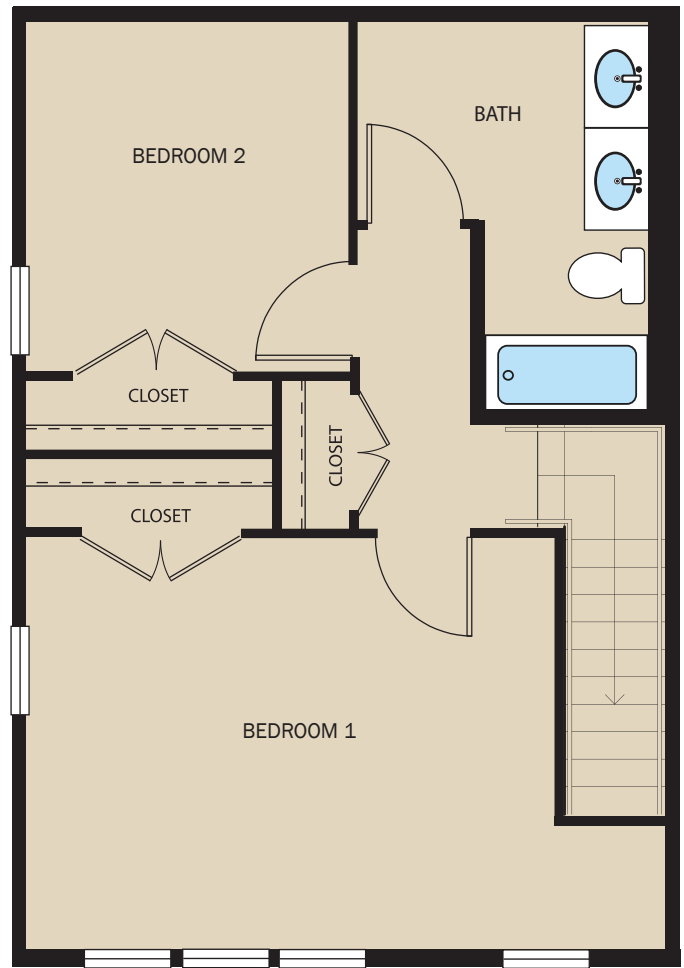

Floorplan 2C
2 Bedroom | 1.5 Bath

Glenarden Hills

Lower

Upper

Glenarden Hills
8441 Marvin Wilson Way
Glenarden, Maryland 20706
GlenardenHills@Pennrose.com
www.GlenardenHills.com

PENROSE
Bricks & Mortar | Heart & Soul