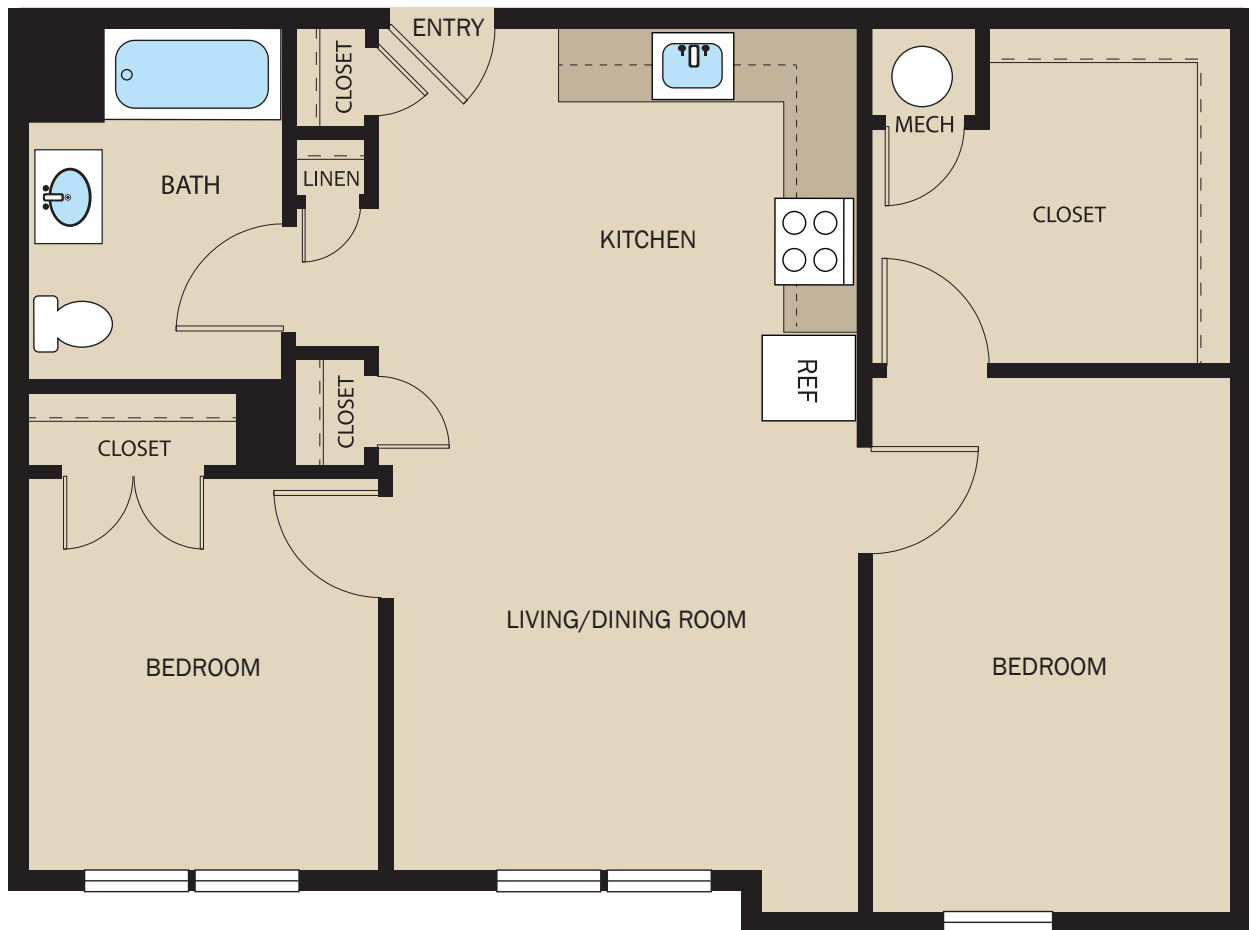

Sharswood Crossing at 2016 Master

Floorplan Unit E
2 Bedroom | 1 Bath
820 SF

Sharswood Crossing at 2016 Master
2016 Master Street
Philadelphia, PA 19121
267.817.9258

PENNROSE
Bricks & Mortar | Heart & Soul