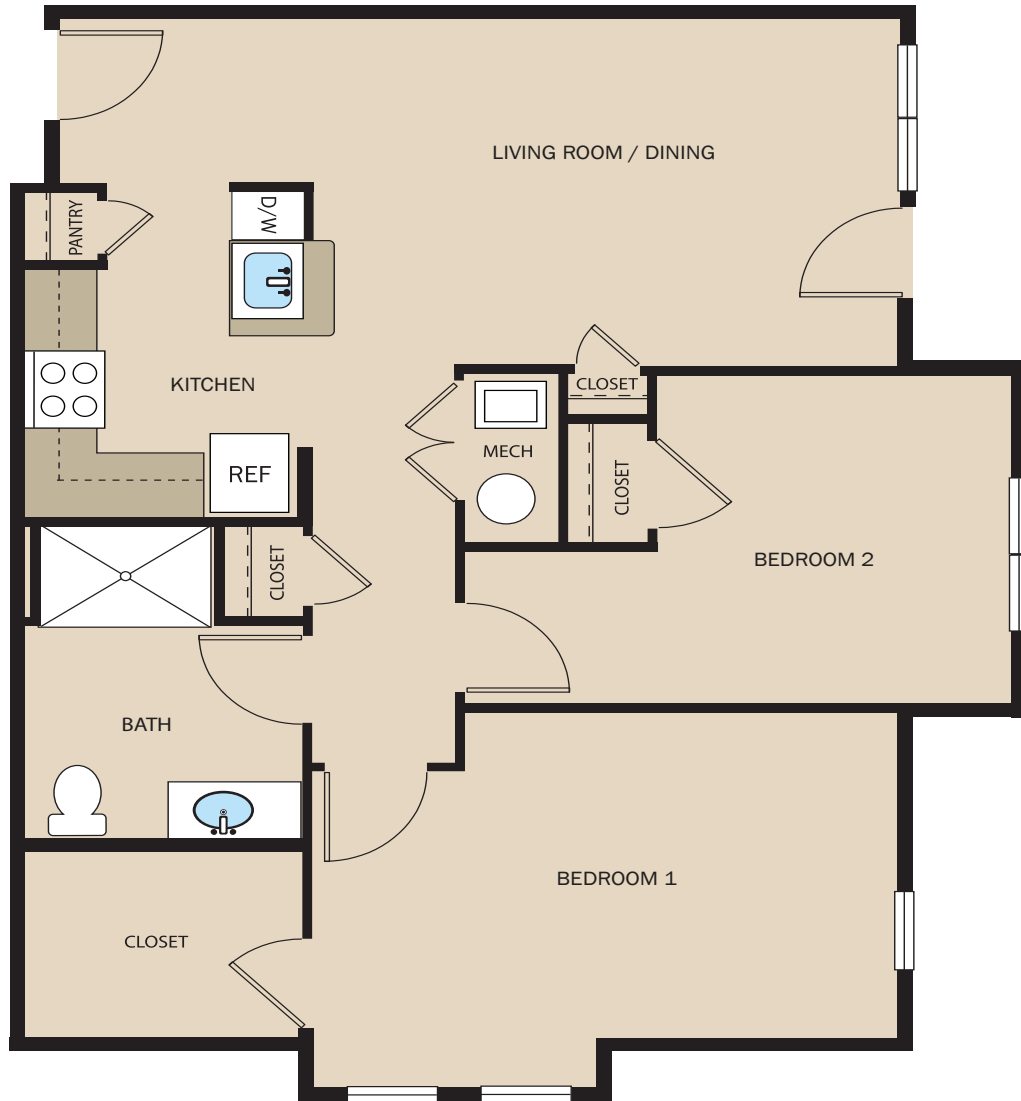

# Residences at Glenarden Hills

Floorplan 2A UFAS  
2 Bedroom | 1 Bath  
907 Square Feet

Residences at Glenarden Hills  
3171 Roland Kenner Loop  
Glenarden, MD 20706

410.995.7337

[ResidencesatGlenardenHills.com](http://ResidencesatGlenardenHills.com)

**PENNROSE**  
Bricks & Mortar | Heart & Soul