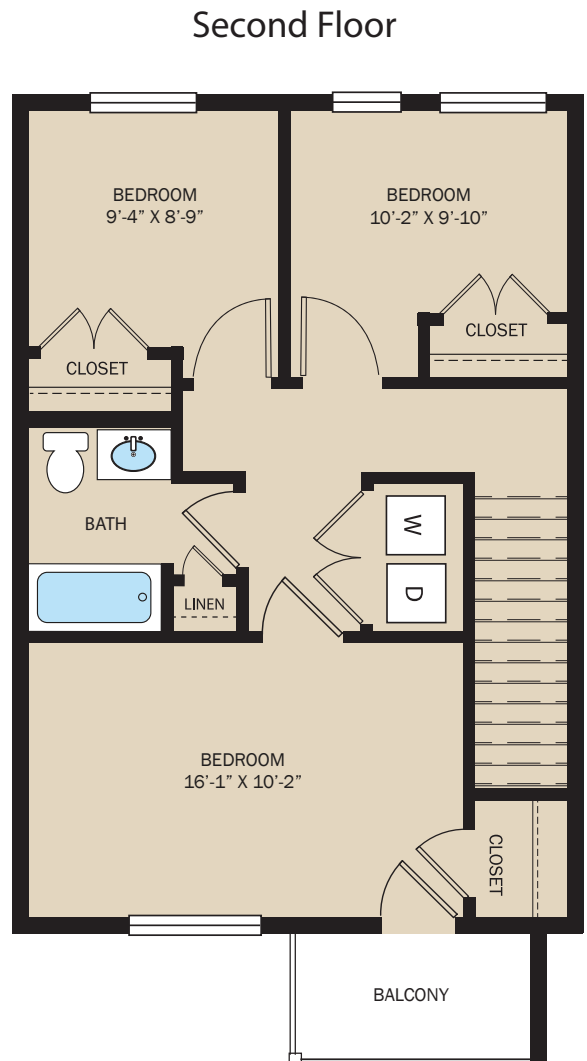

UNIT 3A

2 Level Townhome 3 BR / 1.5 BA

1257 SF

(P) 518.636.0331

NorthsideVillageApts.com

(E) NorthsideVillage@penrose.com

Northside Village

2450 Van Vranken Ave
Schenectady, NY 12308