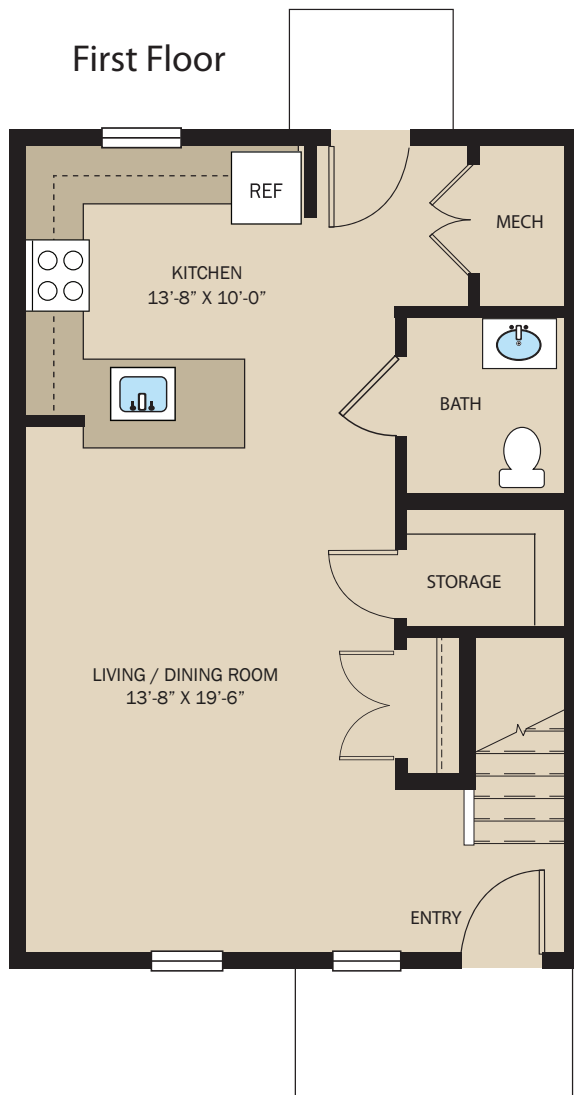

UNIT 3A

2 Level Townhome 3 BR / 1.5 BA

1257 SF

(P) 518.636.0331

NorthsideVillageApts.com

(E) NorthsideVillage@penrose.com

Northside Village

2450 Van Vranken Ave
Schenectady, NY 12308