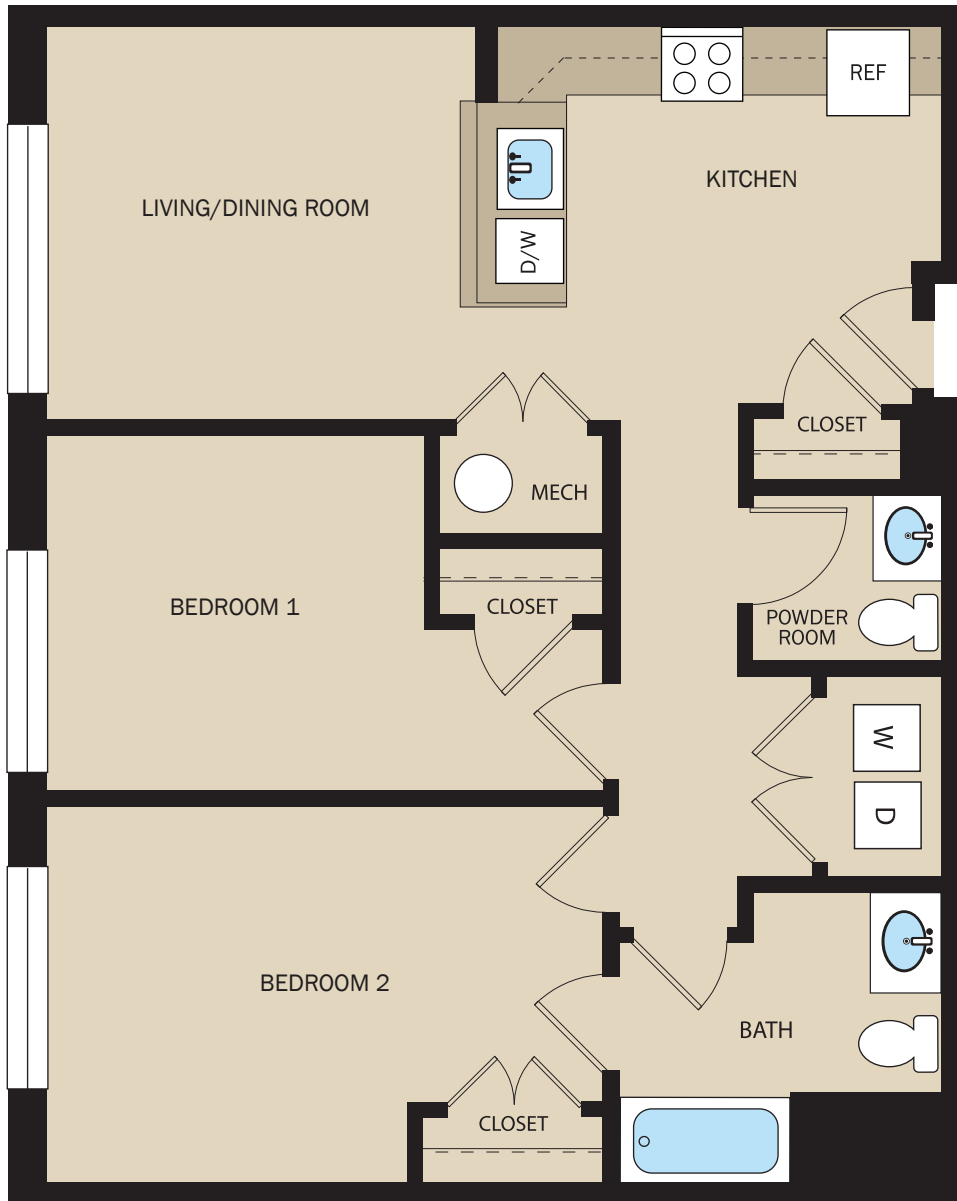

The Residences at North Hill

Floorplan 2A
2 Bedroom | 1.5 Bath
909 SF

The Residences at North Hill
7230 Nightingale Hill Lane
Alexandria, VA 22306
571.370.8781
ResidencesatNorthHill.com

PENNROSE
Bricks & Mortar | Heart & Soul