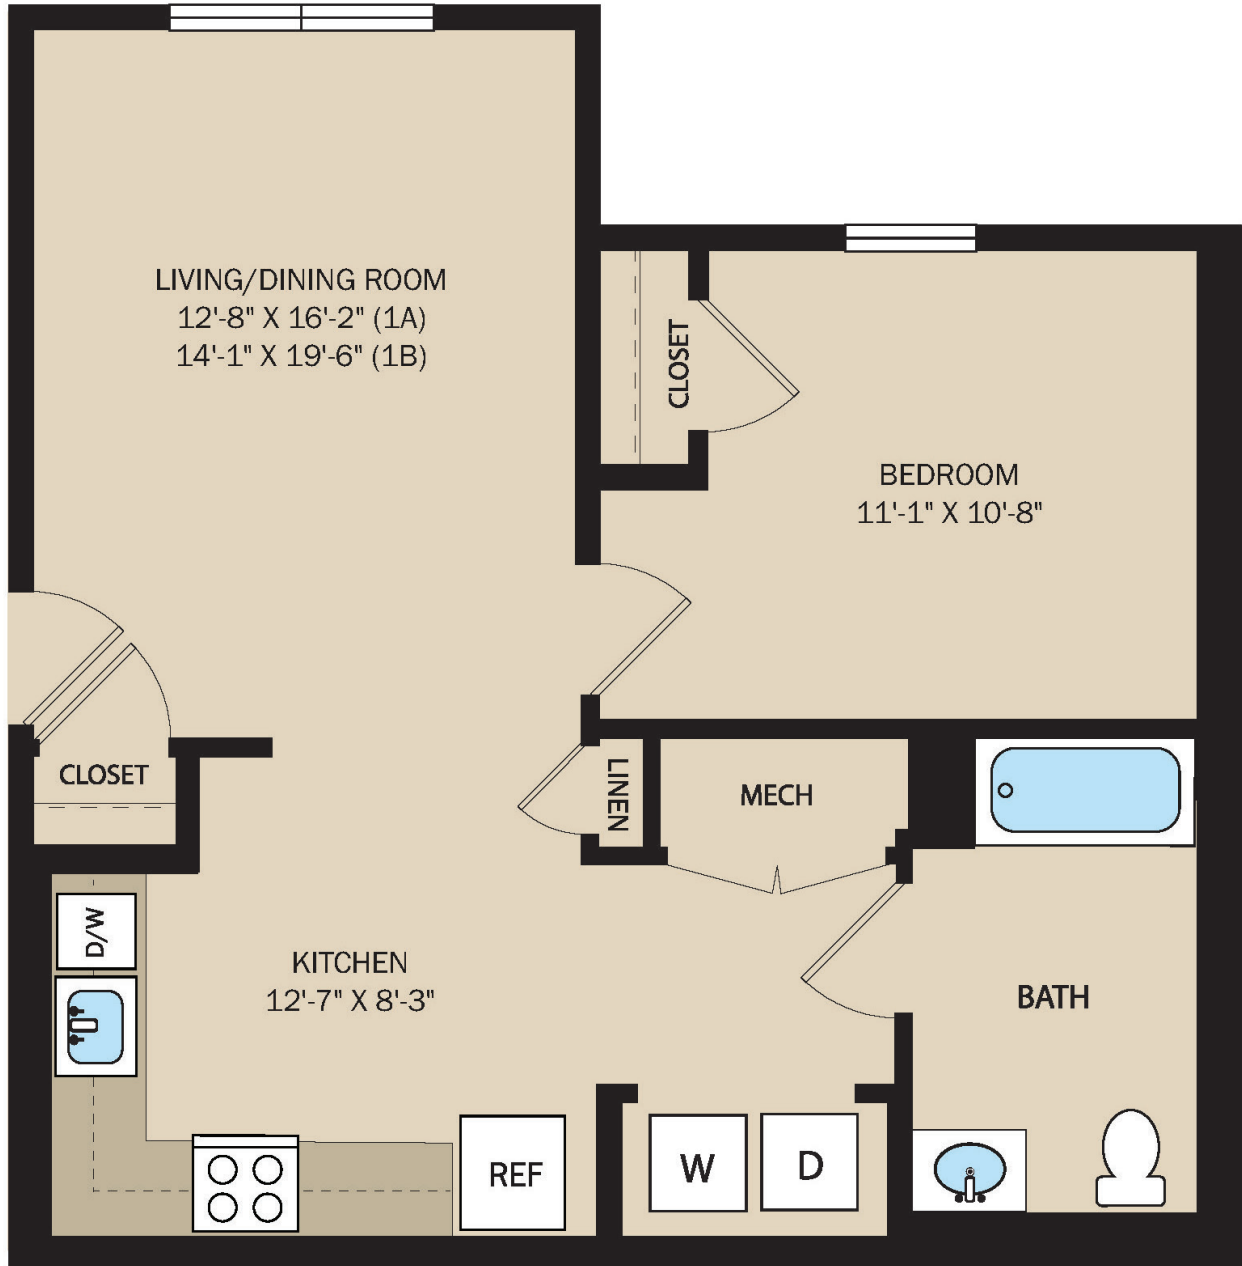

UNIT 1A & 1B

1 BR / 1 BA

650-705 SF

(P) 256.270.2999

(E) WestPoint@penrose.com

WestPointVillageGA.com

**West Point
Village**

1601 Village Way
West Point, GA 31833