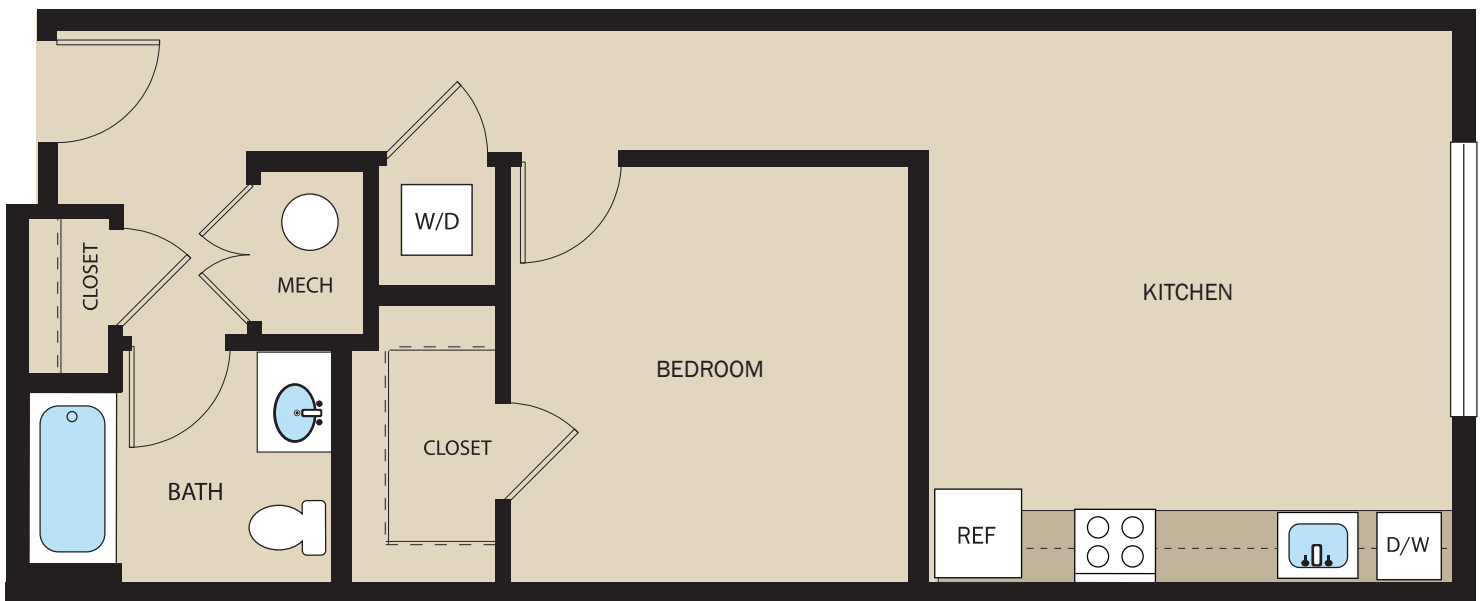

# The Residences at North Hill

Floorplan 1B  
1 Bedroom | 1 Bath  
669 SF

The Residences at North Hill  
7230 Nightingale Hill Lane  
Alexandria, VA 22306  
571.370.8781  
[ResidencesatNorthHill.com](http://ResidencesatNorthHill.com)

**PENNROSE**  
Bricks & Mortar | Heart & Soul