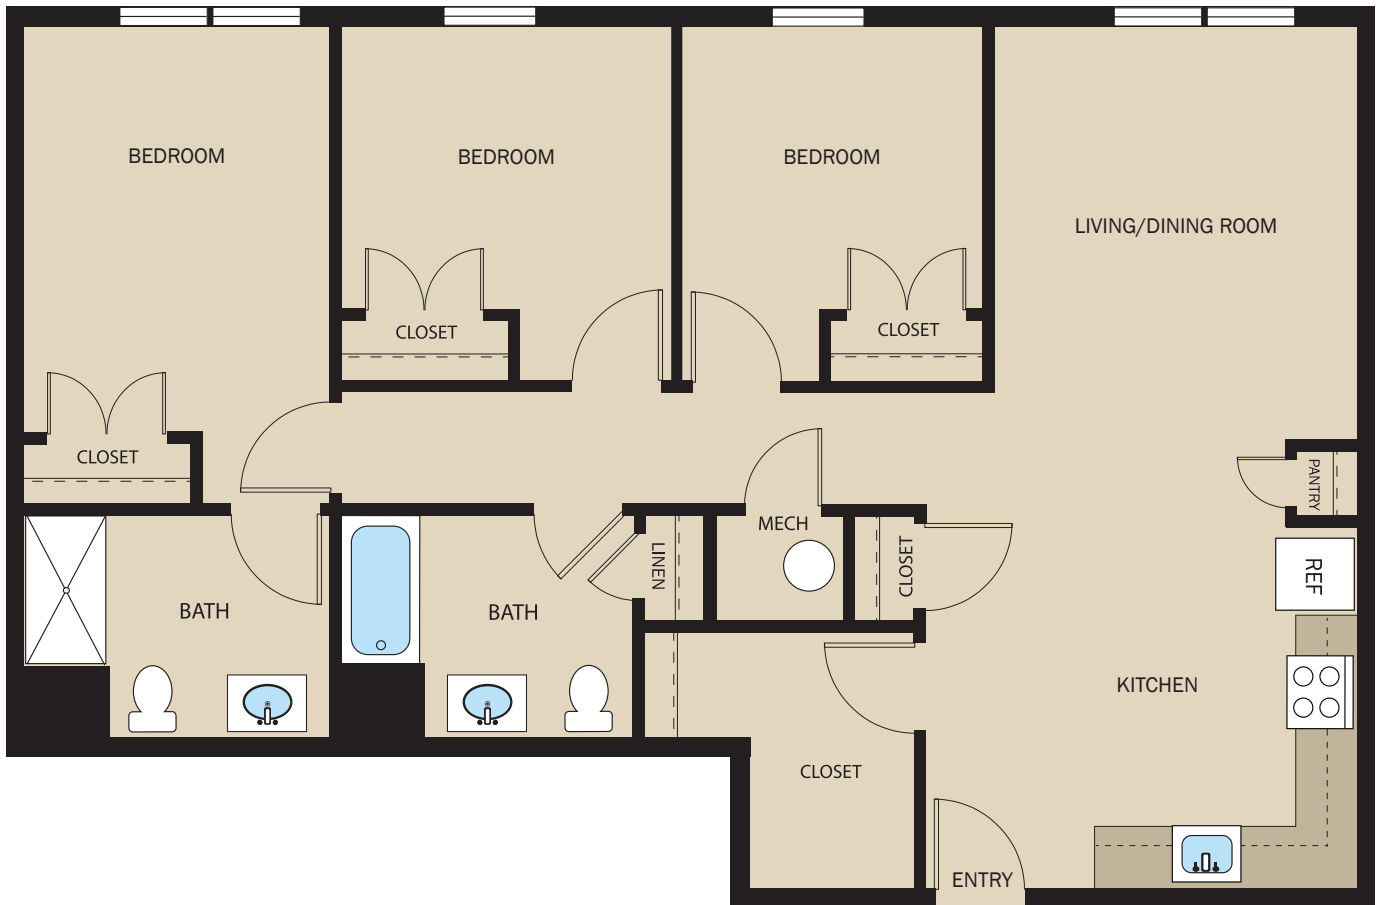

Sharswood Crossing at 2016 Master

Floorplan Unit K
3 Bedroom | 2 Bath
1,149 SF

Sharswood Crossing at 2016 Master
2016 Master Street
Philadelphia, PA 19121
267.817.9258

PENNROSE
Bricks & Mortar | Heart & Soul